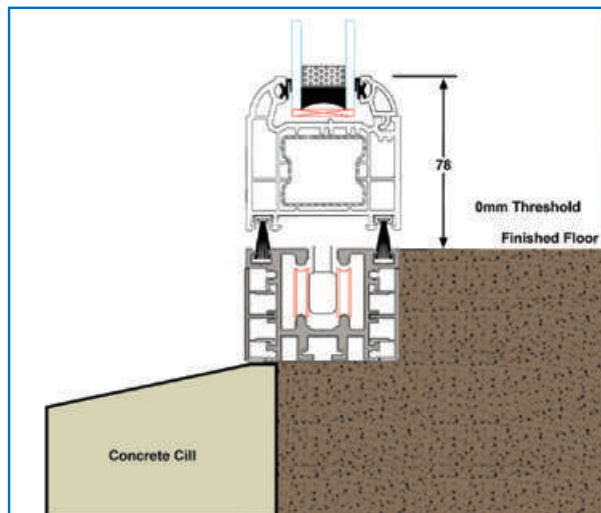

### “Bifold”

*Adjective: Capable of being folded into two parts, as with doors that are hinged together.*

In the composition of “The Bi-Fold” we have taken the meaning quite literally. By combining the two main materials used in the window and door industry today: PVC-U and Aluminium.

The flush threshold is ideal for prams or wheelchair access with no bulky step or ramp required.

For the best profile... anywhere

With a choice of White, Black, Gold, Chrome or Bronze handles, White or Black gasket and multiple frame colours and threshold options you can make your home and 'The Bi-fold' truly unique to you.